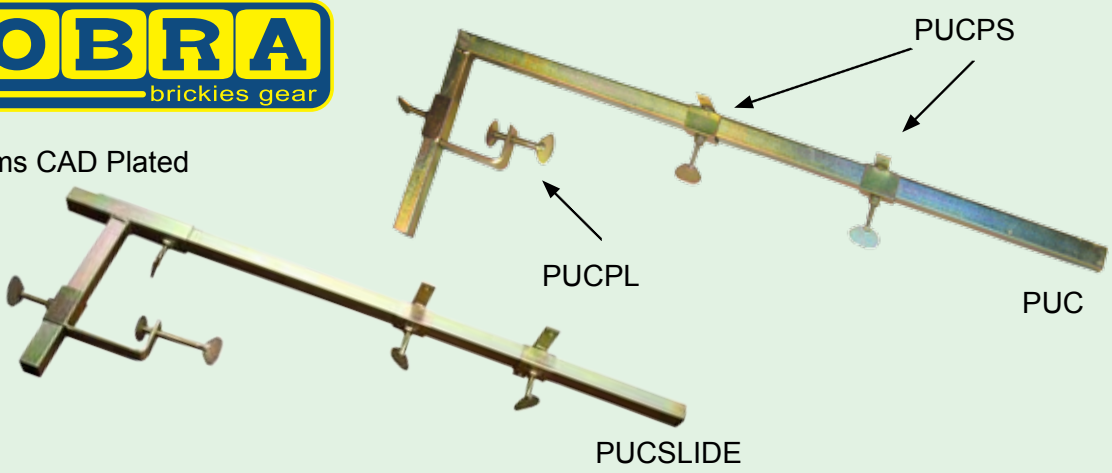

ITEM CODE	PRODUCT DESCRIPTION	PACK QTY
258.....	BRICK CARRIER - CAD PLATED .....	12

**BRICKIES DUMMY CLAMPS**

- All Items CAD Plated

ITEM CODE	PRODUCT DESCRIPTION	PACK QTY
BC180.....	BRICKIES DUMMY CLAMP - 180MM .....	20
BC300.....	BRICKIES DUMMY CLAMP - 300MM .....	20
BC180EXT.....	BRICKIES DUMMY CLAMP - 180MM - EXTERNAL TYPE.....	20
BC300EXT.....	BRICKIES DUMMY CLAMP - 300MM - EXTERNAL TYPE.....	20
BC550.....	BRICKIES DUMMY CLAMP - 550MM - SLIDING BAR TYPE.....	20
BC550CLAMP ...	SPARE CLAMP TO SUIT #BC550.....	20

**BRICKIES PROFILE CLAMPS**

- All Items CAD Plated

ITEM CODE	PRODUCT DESCRIPTION	PACK QTY
PUC.....	PROFILE UNIT COMPLETE: ARM, PROFILE HOLDER, 2 BRKTS .....	6
PUCSLIDE.....	PROFILE UNIT SLIDING ARM TYPE.....	6
PUCPS.....	SMALL VERTICAL CLAMP FOR #PUC & #PUCSLIDE .....	6
PUCPL.....	LARGE HORIZONTAL CLAMP FOR #PUC & #PUCSLIDE .....	6
PUCPSA.....	PUCSLIDE PART - SPARE SLIDING ARM .....	6