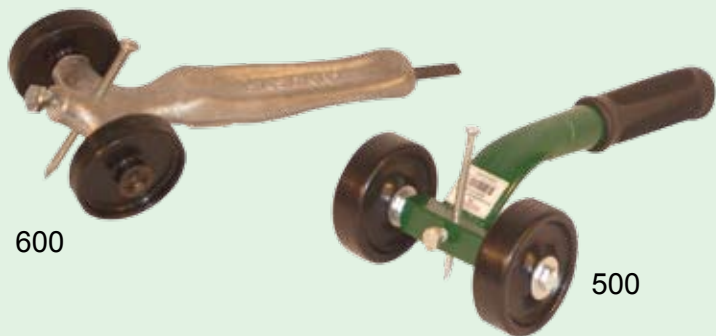

BRICK RAKERS

600

500

ITEM CODE	PRODUCT DESCRIPTION	PACK QTY
600.....	ALL ALLOY BRICK RAKER	6
500.....	ROLLER RAKER - HEAVY DUTY PROF - GREEN.	6
600W	SPARE WHEEL KIT FOR ALLOY ROLLER RAKER	6
500W	SPARE RAKER WHEELS - SUIT RAKER 500.....	6