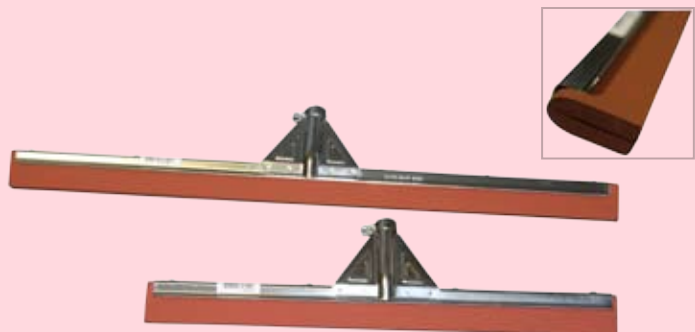

ITEM CODE	PRODUCT DESCRIPTION	PACK QTY
45511	550MM - DOUBLE FOAM SQUEEGEE	10
47510.....	750MM - DOUBLE FOAM SQUEEGEE	10