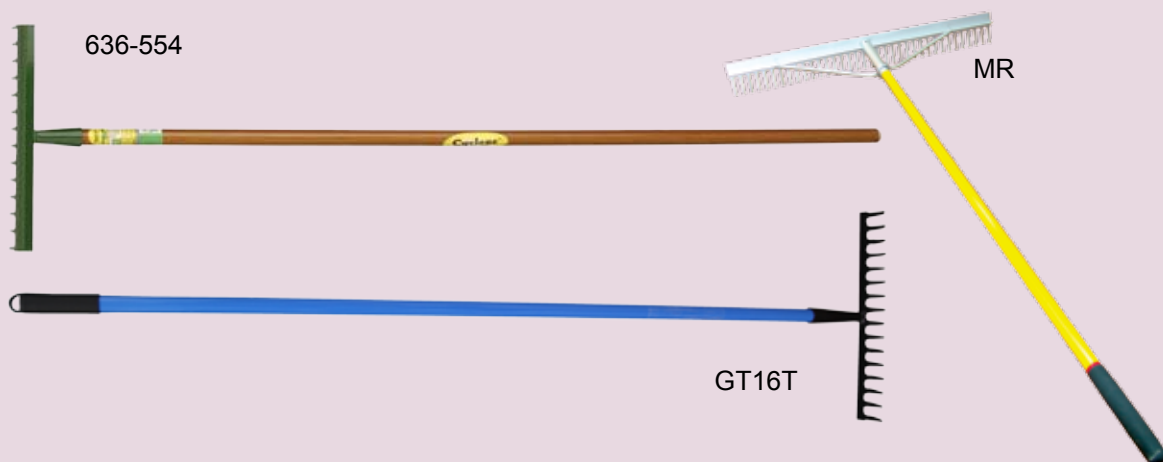

RAKES

ITEM CODE	PRODUCT DESCRIPTION	PACK QTY
MR	ALLOY LANDSCAPE 36 TOOTH RAKE 915MM WIDE - F/G HANDLE	6 NEW
GT16T	16 TINE LANDSCAPE RAKE - F/G HANDLE	6 NEW
636-554	LANDSCAPER RAKE - 16 TOOTH - LONG HANDLE	6
636-974	CYCLONE SUPER RAKE - 580MM - POLYPROPYLENE - ALUM HANDLE	6