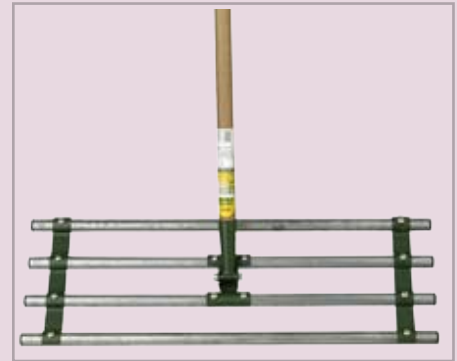

**SHOVELS**

GT75

GT80

GT240

GT90

GT40

GT60

PHFG

ITEM CODE	PRODUCT DESCRIPTION	PACK QTY
GT40.....	WOOD LONG HANDLE SHOVEL - "O" SIZE BLADE.....	6
GT60.....	FIBREGLASS LONG HANDLE SHOVEL - "O" SIZE BLADE.....	6
GT75.....	METAL SQUARE MOUTH SHOVEL - WHITE - DEE HANDLE - 955MM.....	6
GT80.....	METAL SQUARE MOUTH SHOVEL - ORANGE - DEE HANDLE - 1105MM.....	6
GT240.....	METAL SQUARE MOUTH SHOVEL - RED - DEE HANDLE - 1240MM.....	6
GT90.....	ALL METAL LONG HANDLE SHOVEL - BLUE "O" SIZE BLADE.....	6
PHFG.....	FIBREGLASS HANDLED POST HOLE SHOVEL - BUDGET PRICE.....	6

**NEW**

TS      LS      PHD      MORTAR

ITEM: 633621

ITEM: PHC

ITEM CODE	PRODUCT DESCRIPTION	PACK QTY
MORTAR	MORTAR HOE - HEAVY DUTY - 1.5M F/GLASS HANDLE	6
PHD	POST HOLE DIGGER - 2 BLADE - FIBREGLASS HANDLES	6
633621	TOP SOIL SPREADER - 710MM WIDE	2
TS	TRENCHING SHOVEL F/GLASS HANDLE - TREADED BLADE	6
LS	GARDEN SPADE - ALL METAL	6
PHC	POST HOLE CLEANER - 270MM - 1.65M LONG 'T' TOP HANDLE	3
PHC350	POST HOLE CLEANER - 350MM - 1.65M LONG 'T' TOP HANDLE	3

## CYCLONE SHOVELS AND SPADES

ITEM CODE	PRODUCT DESCRIPTION	PACK QTY
640-131	GARDENMASTER POSTHOLE SHOVEL	6
641-763	SQUARE MOUTH SHOVEL - DEE HANDLE - "O" SIZE	6
642-241	SQUARE MOUTH SHOVEL - LONG HANDLE - "O" SIZE	6
639-586	FARMERS FRIEND SHOVEL	6
639-685	CYCLONE - LOW LIFT POST HOLE SHOVEL	6
640-001	POST HOLE SHOVEL - STANDARD LIFT	6